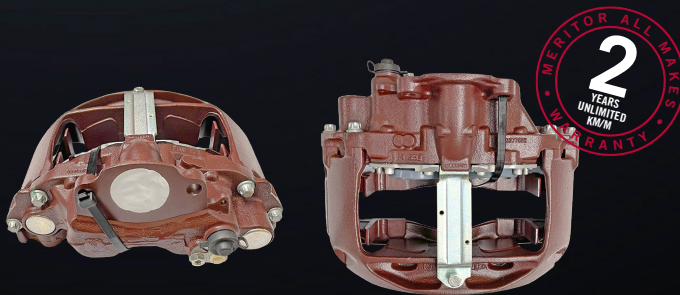

# MERITOR® CALIPER SERVICE KIT UPDATE

## Service Kits for ELSA225 Calipers on Scania Applications

Cummins focuses to serve its customers with the right product, at the right time ensuring the appropriate service solutions are available when you need them most, at the price you need, ensuring the service of your vehicle throughout its lifecycle.

We are pleased to announce the introduction of our ELSA225 reman caliper range & genuine Original Equipment service kits for SCANIA applications 2016 onwards.

### Meritor Remanufactured Calipers